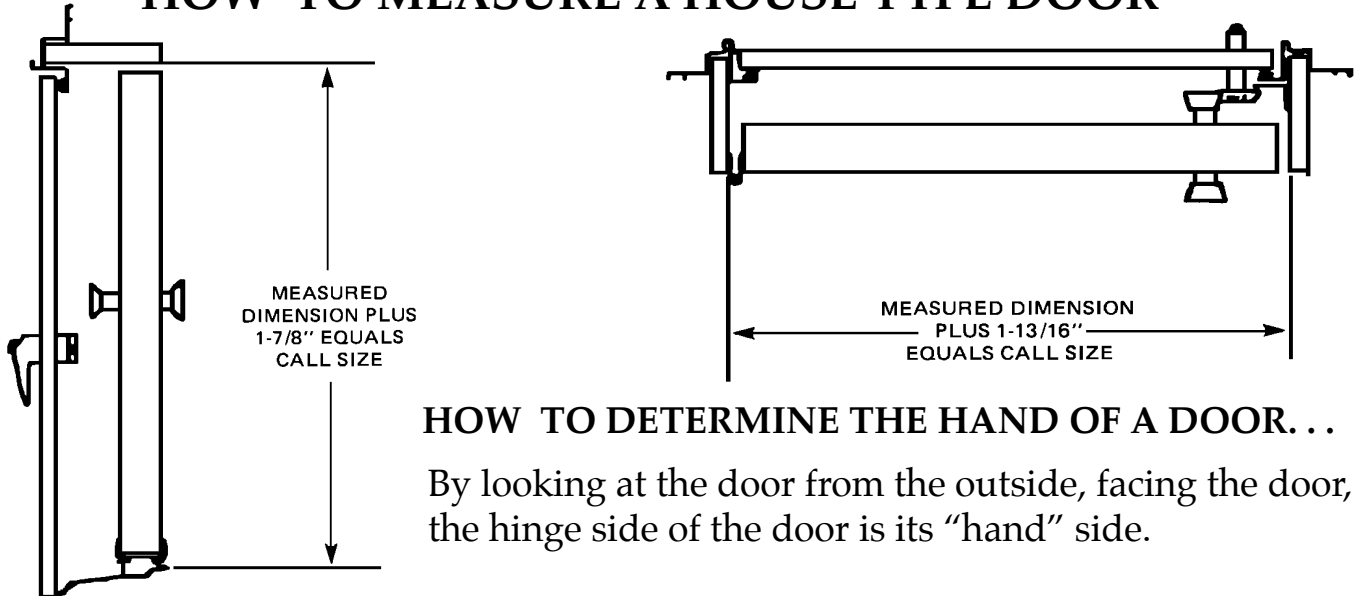

A-1 Mobile Home Supply

HOW TO MEASURE RV AND MANUFACTURED HOME DOORS

HOW TO MEASURE A HOUSE TYPE DOOR

HOW TO DETERMINE THE HAND OF A DOOR...

By looking at the door from the outside, facing the door, the hinge side of the door is its "hand" side.