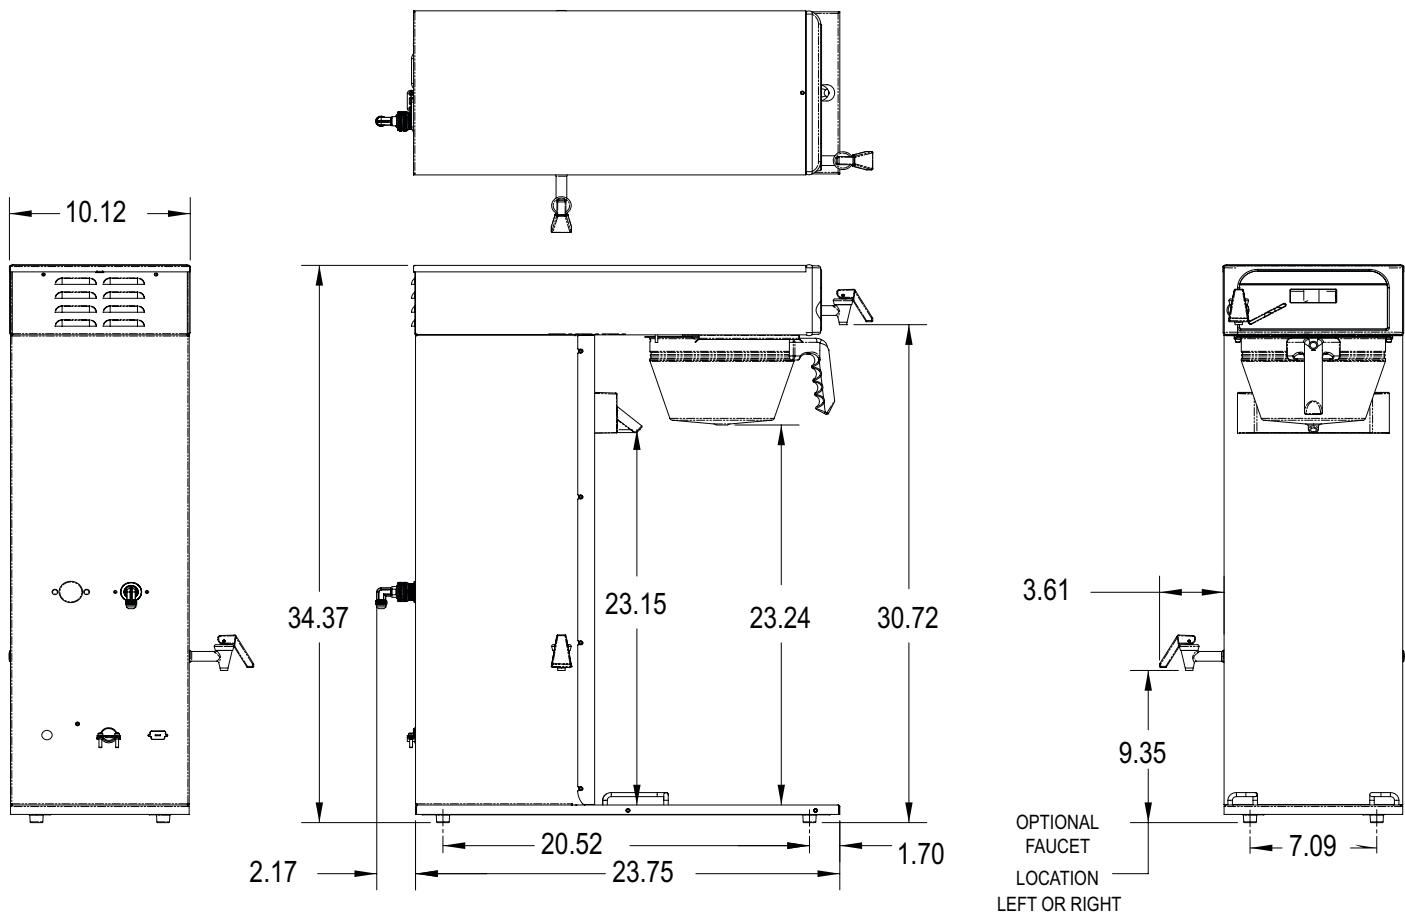

Dimensions & Specifications

Model	Product #	Volts	Amps	Total Watts	Capacity Coffee	Capacity Tea	Cubic Measure	Shipping Weight	Cord Attached
ITCB-DV HV	43000.0000	12014		1700	4.9 gal/hr	26.7 gal/hr	9.7 ft³	55 lbs	Yes†
		120/208	13.8	2900	8.5 gal/hr	26.7 gal/hr			
		120/240	16.8	4050	11.3 gal/hr	26.7 gal/hr			

†Power cord (NEMA 5-15P) 15 Amp-120V.

Brewing Capacity: Based upon incoming water temperature of 60°F/15.5°C (140°F/60°C rise).

Electrical: 120 volt model requires 2-wires plus ground service rated 120V, single phase, 60Hz.

If wired for 120/208V or 120/240V, requires 3-wires plus ground service rated 120/208V or 120/240V, single phase, 60Hz. An internal terminal block is configured for connection to a 3-wire plus ground.

Plumbing: 20-90 psi (138-621 kPa). Supplied with 3/8" male flare fitting. Requires minimum of 1.5 gpm water flow.

Bunn-O-Matic® Corporation - 1400 Stevenson Drive Springfield, Illinois 62703 • 800-637-8606 • 217-529-6601 • Fax 217-529-6644 • www.bunn.com

BUNN® practices continuous product research and improvement. We reserve the right to change specifications and product design without notice. Such revisions do not entitle the buyer to corresponding changes, improvements, additions or replacements for previously purchased equipment.

All dimensions shown in inches.