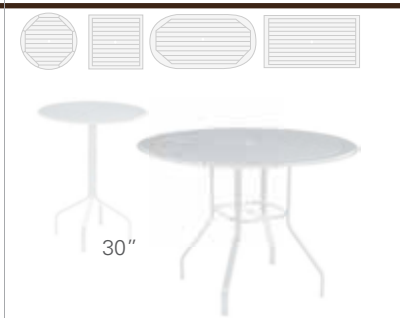

Item #	Size
WT3028N	30" Round
KD3628NU	36" Round
KD4228NU	42" Round
KD4828NU	48" Round
KD5428NU	54" Round
KD6028NU	60" Round

Item #	Size
WT3060-28N	30" x 60" Oval
WT3060-28SN	30" x 60" Rectangle
KD4276-28NU	42" x 76" Oval
KD4276-28SNU	42" x 76" Rectangle
KD4284-28NU	42" x 84" Oval
KD4284-28SNU	42" x 84" Rectangle

Item #	Size
WT2828-36SBN	28" Square
WT3028-36N	30" Round
KD3628-36NU	36" Round
KD3628-36SNU	36" Square
KD4228-36NU	42" Round
KD4228-36SNU	42" Square
WT3060-36N	30" x 60" Oval
WT3060-36SN	30" x 60" Rectangle
KD4276-36NU	42" x 76" Oval
KD4276-36SNU	42" x 76" Rectangle

Item #	Size
WT2828BSN	28" Square
WT3028BN	30" Round
KD3628BNU	36" Round
KD3628BSNU	36" Square
KD4228BNU	42" Round
KD4228BSNU	42" Square
KD4276-28BNU	42" x 76" Oval
KD4276-28BSNU	42" x 76" Rectangle